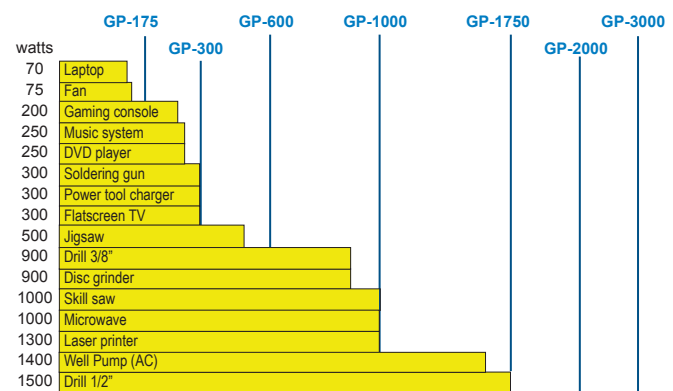

The POWER to GO anywhere!