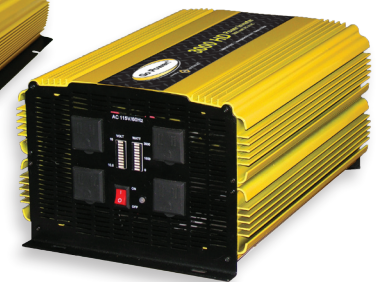

1750W

DC to AC Power Inverters

1000W / 1750W / 3000W

- DC modified sine inverters
- Powerful and economical
- Light-weight, innovative and compact
- Use with DC Install Kits

The power solution for:

- RVs / Campers / Boats
- Mobile Office
- Long Haul Trucks
- Utility Vehicles / work trucks

Modified Sine Wave Inverters

The Go Power!™ Modified Sine Wave Inverters let you run standard AC appliances wherever you travel. Silent, lightweight, and easy to use, Go Power!™ Inverters bring electricity to your RV, boat, truck, or even your home in the event of a power failure.

1000W

3000W

SPECIFICATIONS*	GP-1000	GP-1750HD	GP-3000HD
Continuous Wattage	1000W	1750W	3000W
Surge Rating	1300W	2100W	6000W
Output Waveform	Modified Sine Wave		
Output Voltage	115 VAC RMS +5% / -10%		
Output Frequency +-1%	60 Hz		
Input Voltage	10-15 VDC		
Efficiency	80-90%		
No Load Current Draw	0.2A	1.1A	1.5A
Protection	Overload, over-temperature, over-voltage and low voltage		
Low Battery Alarm +-2%	10.5V		
Low Battery Shut-down +-2%	10.0V		
Operating Temperature Range	0 – 40 C / 32 – 104 F		
Storage Temperature Range	-30 – 70 C / -22 – 158 F		
Cooling	Continuous	Thermostatically-controlled	
AC Receptacle	2	2	4
Dimension (LxWxH) mm	284 x 147 x 71	482 x 240 x 83	365 x 230 x 158
inches	11.2 x 5.8 x 2.8	19 x 9.4 x 3.3	14.4 x 9.1 x 6.2
Weight (kg/lbs)	2.0 / 4.2	5.5 / 12.1	6.8 / 14.9
Warranty	1 year	1 year	1 year
Inverter Install Kit	GP-DCKIT2	GP-DC-KIT3	GP-DC-KIT5
UPC	8-39085-00002-1	8-39085-00130-1	8-39085-00185-1
Remote	N/A	GP-REMOTE	GP-REMOTE