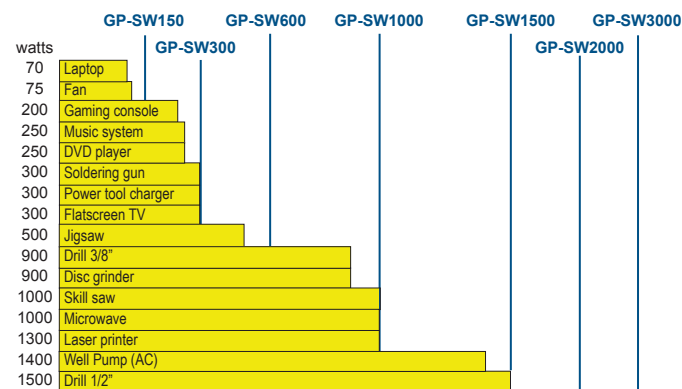

The POWER to GO anywhere!